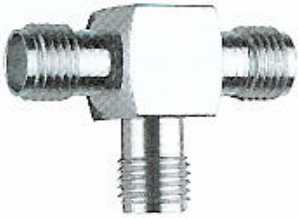

verguld

Bestelcode:

SMA 405

J01155A0011

Andere adapters op aanvraag leverbaar

Adapter SMA female ⇨ BNC female