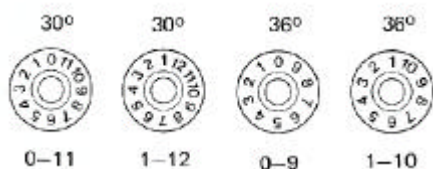

Bestelcodes:

KNP 15C-9	0-9
KNP 15C-10	1-10
KNP 15C-11	0-11
KNP 15C-12	1-12

Stator

Bestelcode:

KNP 15S-0